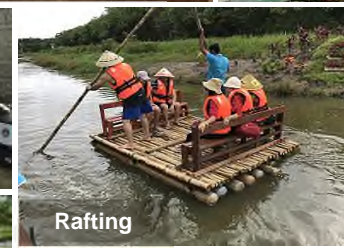

Horse Riding

Luxury Container Room

Luxury Container Resort

Tractor Tour

Luxury Villa Room

Luxury Villa Resort - Family

Archery

Rafting

Pineapple Farm

ATV

Putuo Village

Included - 包括:

- ◇ Activities: ATV (3 Rounds) - 越野车 (3 圈) / Archery (15 Arrows) - 射箭 - (15支) / River Cruise - 游船河 / Eco Rafting - 生态漂流 / Swimming Pool - 游泳池 / Animal Encounter - 小型动物园 / Tractor Tour - 拖拉机游览
- ◇ Meals: 2x Lunch - 1x High Tea - 2x Dinner - 1x Breakfast
- ◇ 2 Ways Transport from Singapore